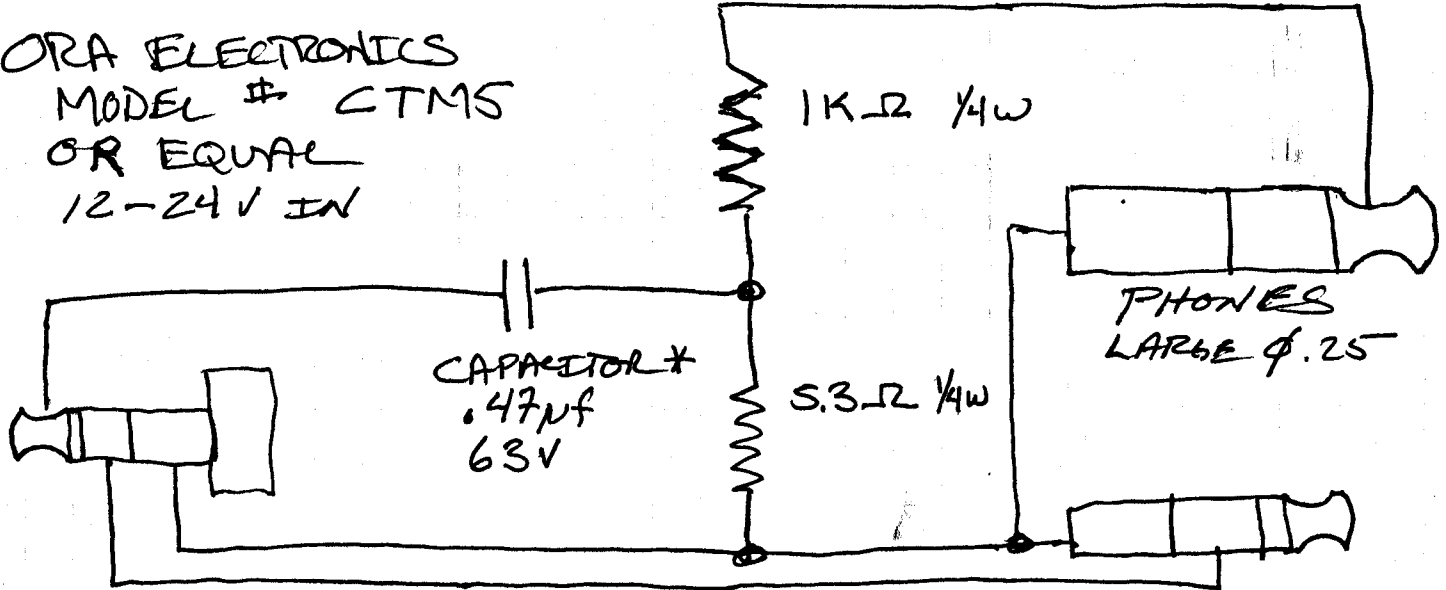

CELL PHONE

CHARGE & TALK
ADAPTER

ORA ELECTRONICS
MODEL # CTMS
OR EQUAL
12-24V IN

2.5MM ϕ
PLUG
3 CONDUCTOR

* POLYPROPYLENE
* DIGI KEY P/N P3474-ND

CELL PHONE TO
INTERCOM ADAPTER
BRENT REGAN 1/15/97