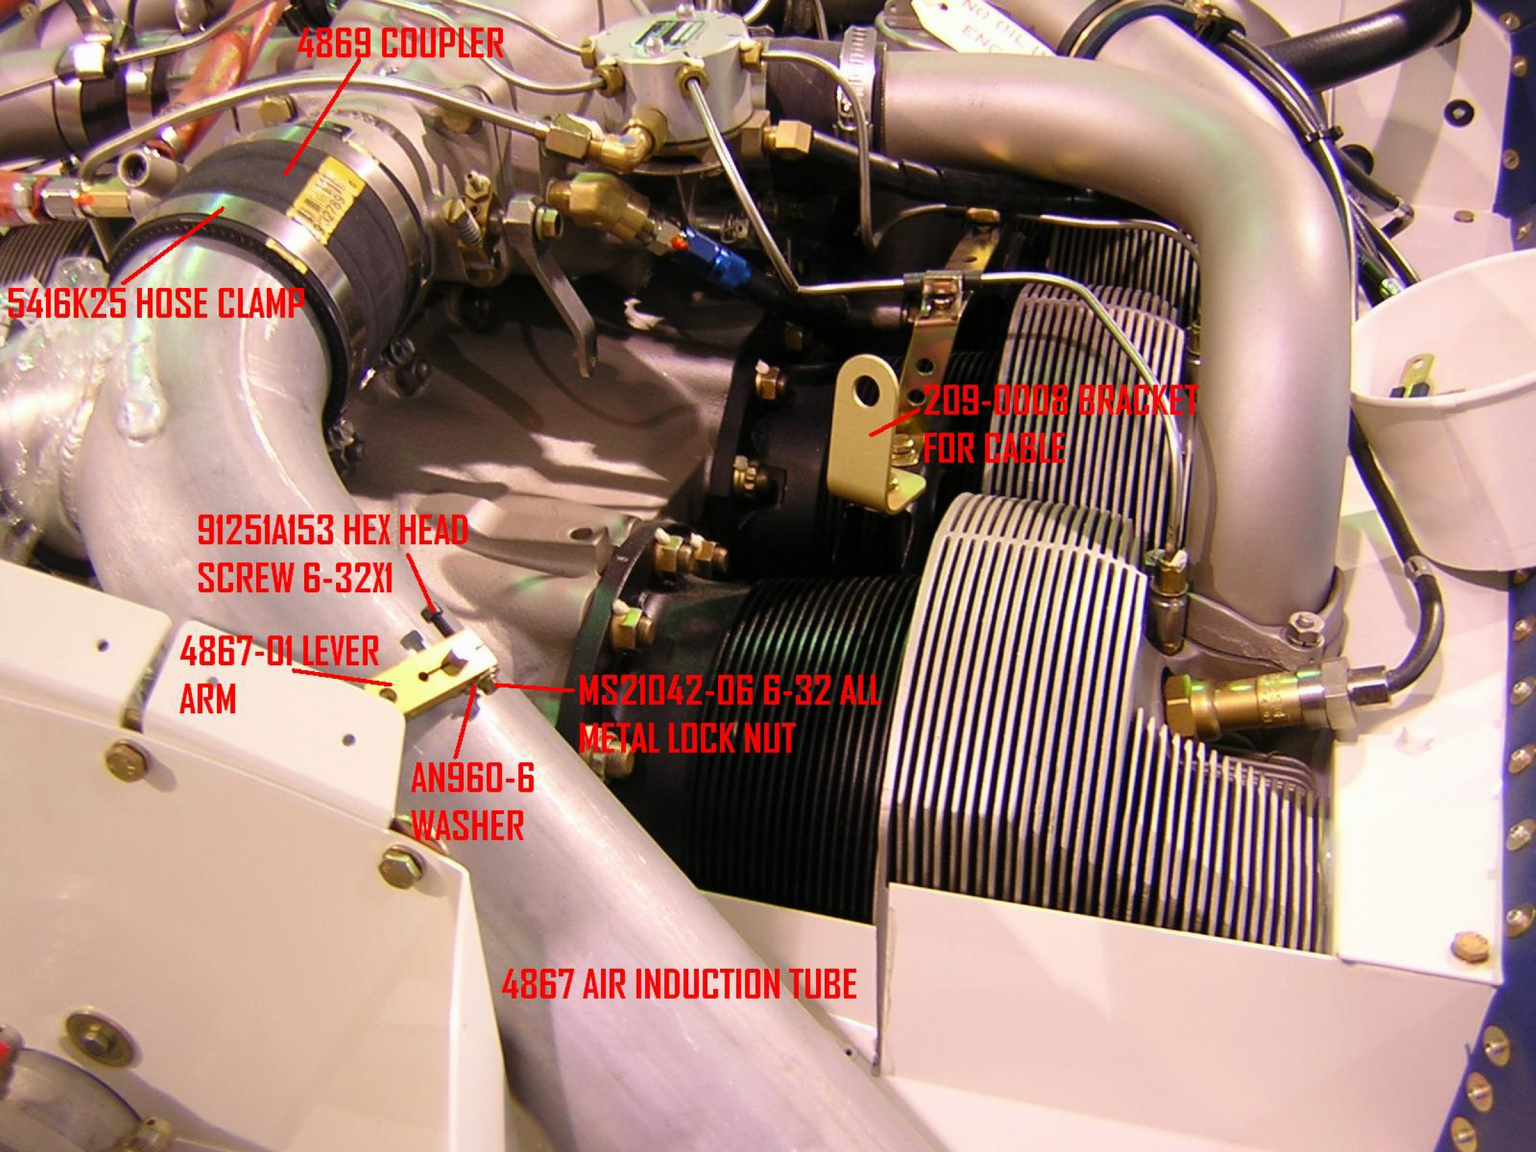

Left wing baffling

Grommet, MS35489-6

**Air induction
control cable (6'), 4874**

4869 COUPLER

5416K25 HOSE CLAMP

91251A153 HEX HEAD
SCREW 6-32XI

4867-01 LEVER
ARM

AN960-6
WASHER

MS21042-06 6-32 ALL
METAL LOCK NUT

209-0008 BRACKET
FOR CABLE

4867 AIR INDUCTION TUBE

Lever arm, 4867-01

AN3-7A BOLT

RC2600 HIGH
FLOW AIR FILTER

4867
PUSH/PULL
CABLE

HFC-3AU ROD
END BEARING